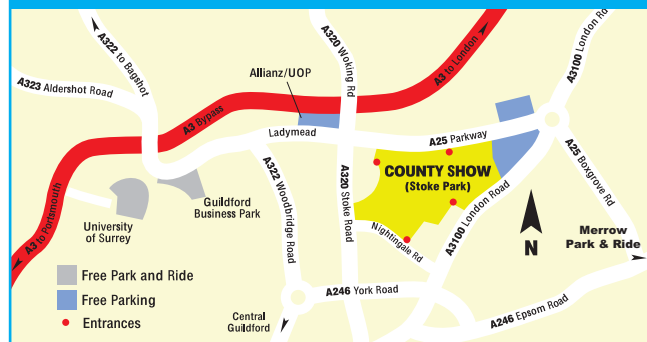

Visitor Information

31st May 2010

Ticket prices on show day

Adult £14, Concessions £10,
Child 5-16 years £6, Child under 5 FREE,
Family ticket (2 Adults & 2 Children 5-16) £37.
Up to 30% off advance sales (see booking form)

Cycle and save money!

The first 100 cyclists arriving by bicycle at the Nightingale Road entrance will be charged half price!

Other information

FREE car parks. FREE Park & Ride from Meroo Park & Ride, Surrey University & Guildford Business Park 8am - 7pm • FREE covered ringside seating

Open 9am - 6pm. Dogs on leads welcome
Special buses from Guildford Rail & Bus Stations (£1.00)

British Rail - London Road & Guildford Station

Access: Undulating, uneven ground

For wheelchair and buggy hire tel: Event Mobility 01386 725391

www.eventmobility.org.uk

Bus & Train guides: www.surreycc.gov.uk

FREE parking at Allianz/UOP (by Stoke Road/Ladymead traffic lights)

Ticket applications

Complete and return the coupon with your cheque or payment card details to the address overleaf or phone the credit/debit card hotline number 01483 890810 or book online (before 26th May) at website www.surreycountyshow.co.uk

Alternatively, call in at:

Guildford Tourist Information Centre (Tel 01483 444333)

Chichester Tourist Information Centre (Tel 01243 775888)

Midhurst Tourist Information Centre (Tel 01730 817322)

Or

Showground Office in Stoke Park, after 11th May 9am to 5pm (Mon-Fri) and Show weekend of 29/30 May (Tel 01483 890810)

The park is closed to the public Sat 29/Sun 30 but a ticket booth is situated at the Nightingale Road entrance.

Surrey County Show

Reg. Charity No. 293515

BOOK YOUR TICKETS
ON LINE OR IN ADVANCE FOR
HUGE SAVINGS
UNDER 5's FREE

NEW FOR 2010
FREE Covered Grandstand
FREE Park & Ride at Meroo